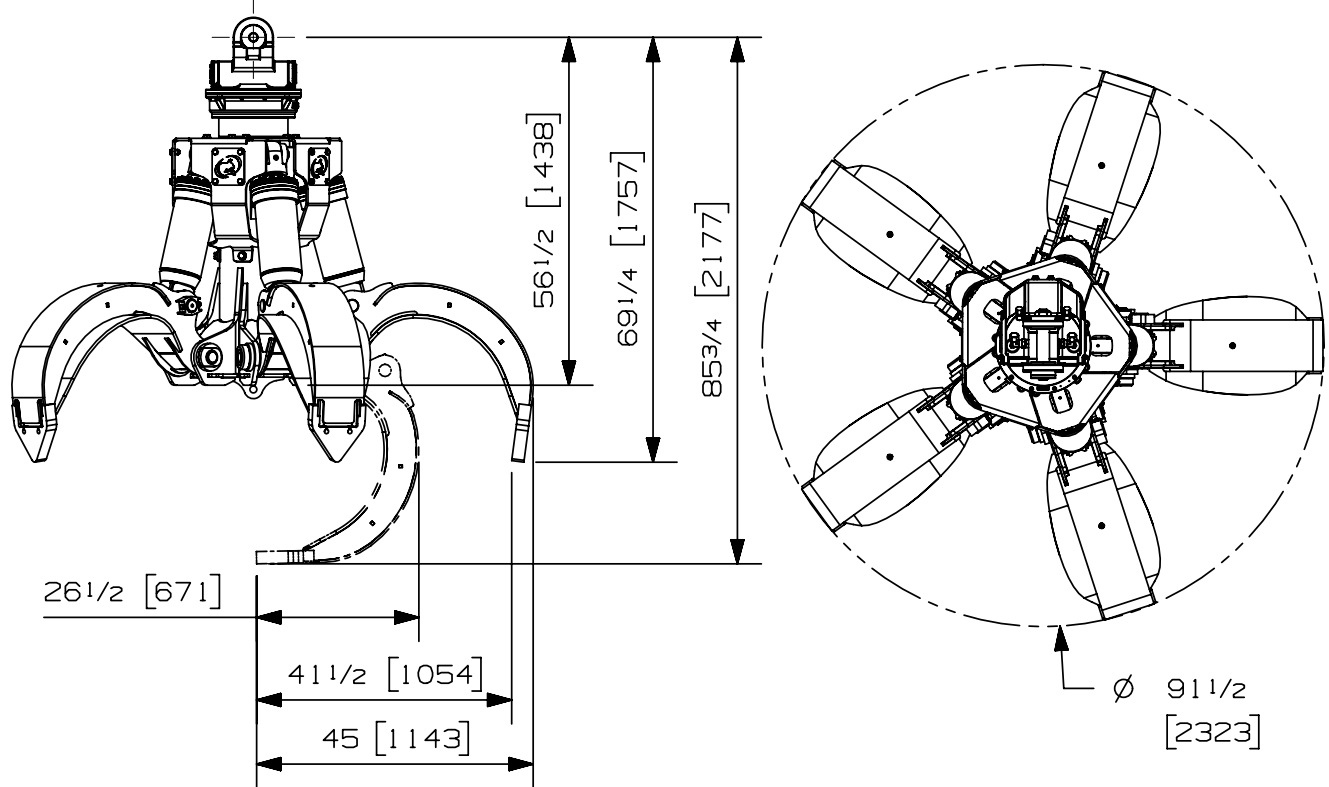

Max load:	n/a lb	n/a kg
Volume:	.78 y ³	.60 m ³
Area tip to tip:	n/a ft ²	n/a m ²
Rotator lifting capacity:	32000 lb	14515 kg
Torque at relief pressure:	16150 lb-in 1450 psi	1825 Nm 100 bars
Weight:	3435 lb	1558 kg

We reserve the right to change specifications and to improve our products without notice or obligation.

07005-1532
03/05/17 D.L.

Max load:	n/a lb	n/a kg
Volume:	.78 y ³	.60 m ³
Area tip to tip:	n/a ft ²	n/a m ²
Rotator lifting capacity:	50000 lb	22680 kg
Torque at relief pressure:	18630 lb-in 1450 psi	2105 Nm 100 bars
Weight:	3555 lb	1613 kg

Rotator	Maximum pressure: 5000 psi 345 bars	Recommended flow: 9 gpm 34 l/min
Rotator recommended flow will produce a speed of 25 rpm		

Cylinder	Diameter	Recommended pressure	Pressure range	Flow range	Lock valves
Standard	3 " (76 mm)	4300 psi (296 bars)	3600-5000 psi (248-345 bars)	26-36 gpm (98-136 l/min.)	no

Grapple cylinder maximum flow will theoretically produce a complete grapple open/close cycle in 5 seconds.

Options:

-
-
-
-

web site: www.rotobec.com

email: rotobec@rotobec.com

Rotobec Inc.: Head office serving OEM's and Eastern Canada Ph: (418) 383-3002 Fax: (418) 383-5334
Rotobec West: Branch serving Western Canada and Western USA Ph: (250) 765-1161 Fax: (250) 765-0035
Rotobec USA: Branch serving Eastern and Central USA Ph: (603) 444-2103 Fax: (603) 444-0327