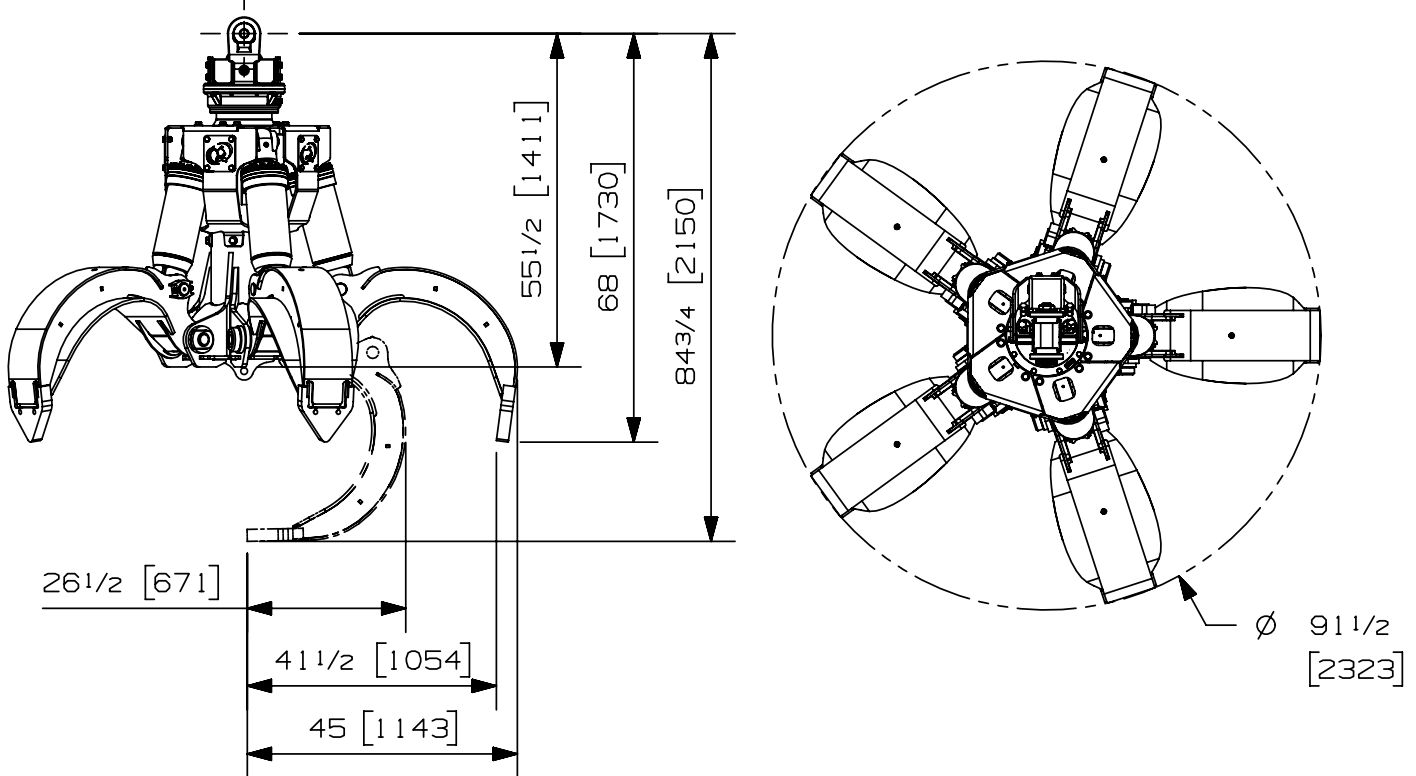

Max load:	n/a lb	n/a kg
Volume:	.78 y ³	.60 m ³
Area tip to tip:	n/a ft ²	n/a m ²
Rotator lifting capacity:	32000 lb	14515 kg
Torque at relief pressure:	16150 lb-in 1450 psi	1825 Nm 100 bars
Weight:	3435 lb	1558 kg

Rotator	Maximum pressure: 5000 psi	345 bars	Recommended flow: 9 gpm	34 l/min
Rotator recommended flow will produce a speed of 30 rpm				

Cylinder	Diameter	Recommended pressure	Pressure range	Flow range	Lock valves
Standard	3 " (76 mm)	4300 psi (296 bars)	3600-5000 psi (248-345 bars)	26-36 gpm (98-136 l/min.)	no

Grapple cylinder maximum flow will theoretically produce a complete grapple open/close cycle in 5 seconds.

Options:

-
-
-
-

web site: www.rotobec.com

email: rotobec@rotobec.com

Rotobec Inc.: Head office serving OEM's and Eastern Canada Ph: (418) 383-3002 Fax: (418) 383-5334
 Rotobec West: Branch serving Western Canada and Western USA Ph: (250) 765-1161 Fax: (250) 765-0035
 Rotobec USA: Branch serving Eastern and Central USA Ph: (603) 444-2103 Fax: (603) 444-0327

We reserve the right to change specifications and to improve our products without notice or obligation.

07005-1532
03/05/17 D.L.

Max load:	n/a lb	n/a kg
Volume:	.78 y ³	.60 m ³
Area tip to tip:	n/a ft ²	n/a m ²
Rotator lifting capacity:	50000 lb	22680 kg
Torque at relief pressure:	18630 lb-in 1450 psi	2105 Nm 100 bars
Weight:	3555 lb	1613 kg